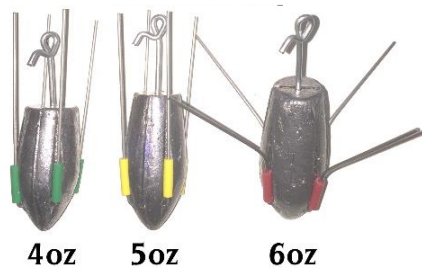

QUALITY FISHING UMBRELLA
***Item no. 90322 Diameter 2.10m (45")**
***Item no. 90323 Diameter 2.30m (50")**

The umbrella which has EXTRA STRONG RIBS, HEAVY DUTY aluminium handle can be tilted to a 45 degree. Cloth 100% polyester, water resistant coating. Colour Dark Green

Item no.	90121	90122	90123
Weight (oz)	4	5	6
20			

LANDING NET
Loop 40cm x1.85m
3 sections, aluminium handle
Item no. 80603

LOOP NET
Item no. 80601
Loop - size 60/45 cm Screw Diameter 3/8"

TRIANGULAR LANDING NET