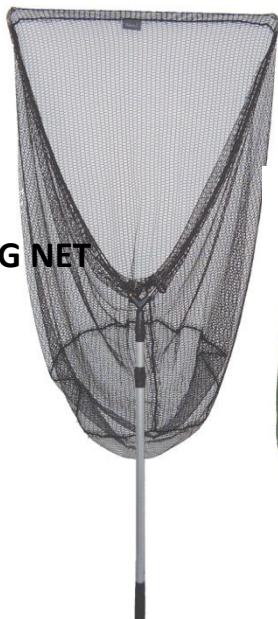

Item no.	90121	90122	90123
Weight (oz)	4	5	6
20			

LANDING NET
Loop 40cm x1.85m
3 sections, aluminium handle
Item no. 80603

LOOP NET
Item no. 80601
Loop - size 60/45 cm Screw Diameter 3/8"

TRIANGULAR LANDING NET