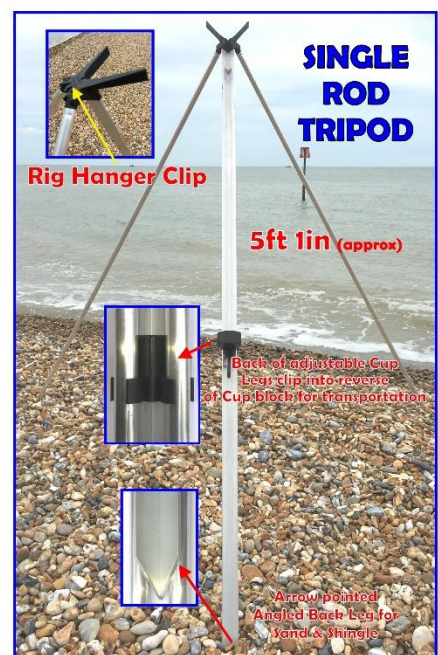

**Aluminium Tripod
Angular leg for Beach or Pier 5'**

Item no. 80505B

1 section, 1.50m (5 Foot)