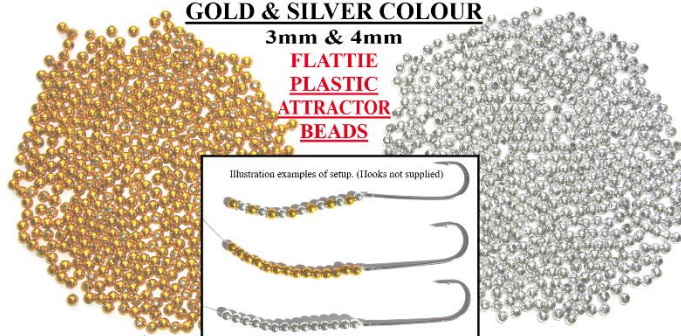

GOLD & SILVER COLOUR

3mm & 4mm

**FLATTIE
PLASTIC
ATTRACTOR
BEADS**

Bait Shield with rubber tube

Item no. 31131 -----10 bags of 5

Item no. 31131H -----100's Loose

Item no. 31131A -----1000's Loose